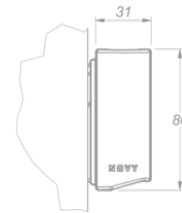

Lighting
Novy Wall 275
Mineral Black

EAN 5414425254057

Functions & features

- Control method Gesture Control

Dimensions

- Product dimensions (WxDxH) (mm) 2737 x 31 x 80
- Min mounting height above worktop (mm) 450

Technical specifications

- Maximum power (W) 107
- Voltage appliance (V) 100-240
- Frequency (Hz) 50-60
- Power consumption in stand-by-mode (Ps) (W) 0
- Net weight (kg) 4,5
- Safetyclass II

A (1:2)